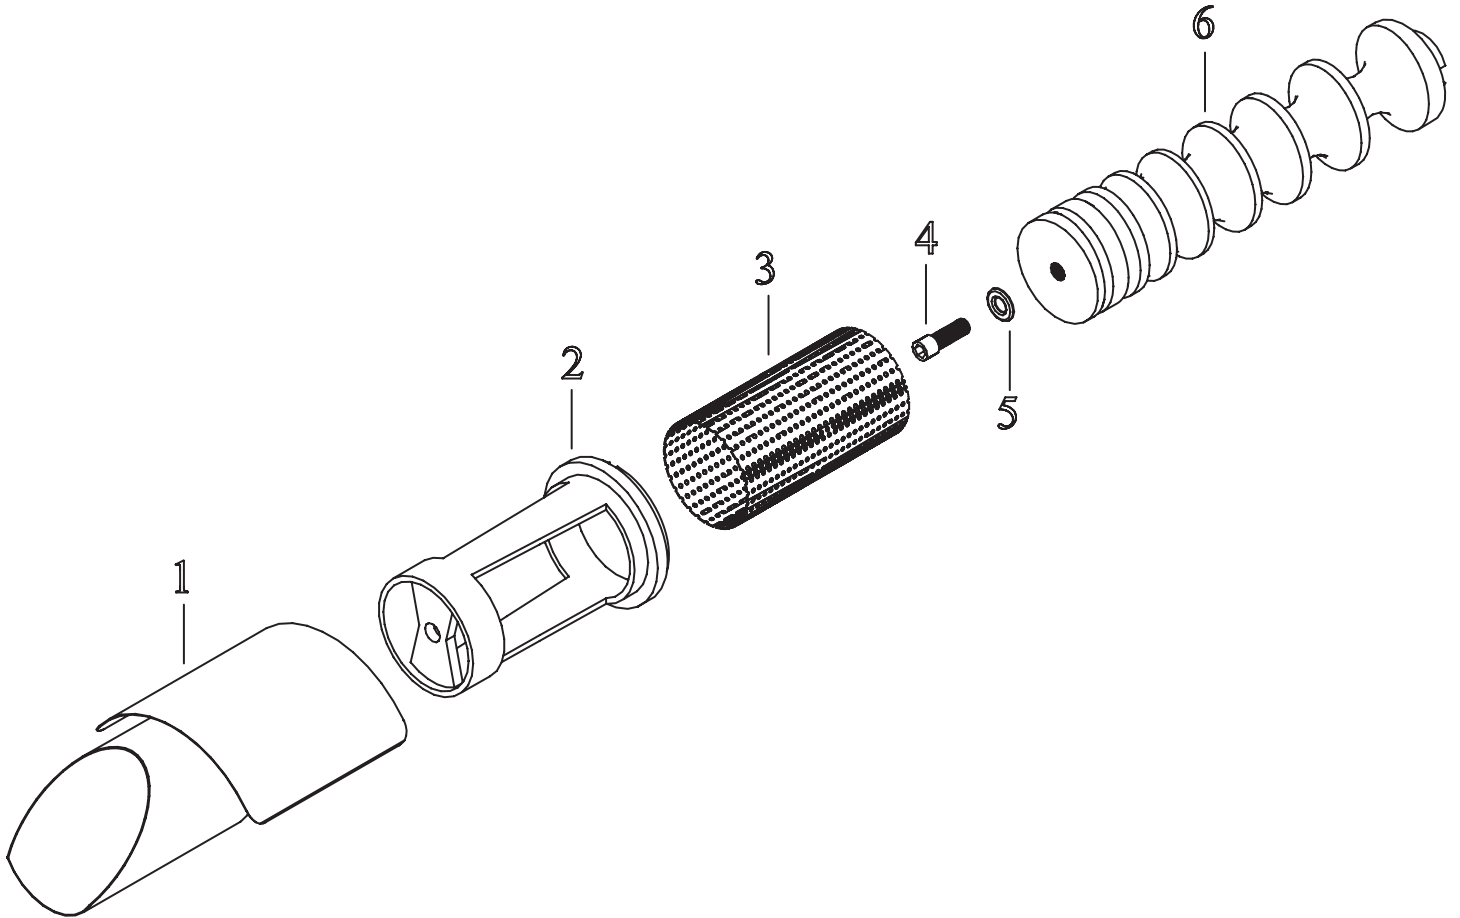

Parts Breakdown

Item 10102

Parts Breakdown

Item 10102

Item No.	Description	Position	Item No.	Description	Position	Item No.	Description	Position
27899	Protection Plate for 10102	1	79829	Steel Filter Tube for Tomato Attachment for 10102	3	79831	Washer for Tomato Attachment for 10102	5
27900	Body for 10102	2	79830	Screw for Tomato Attachment for 10102	4	79832	Auger for Tomato Attachment for 10102	6